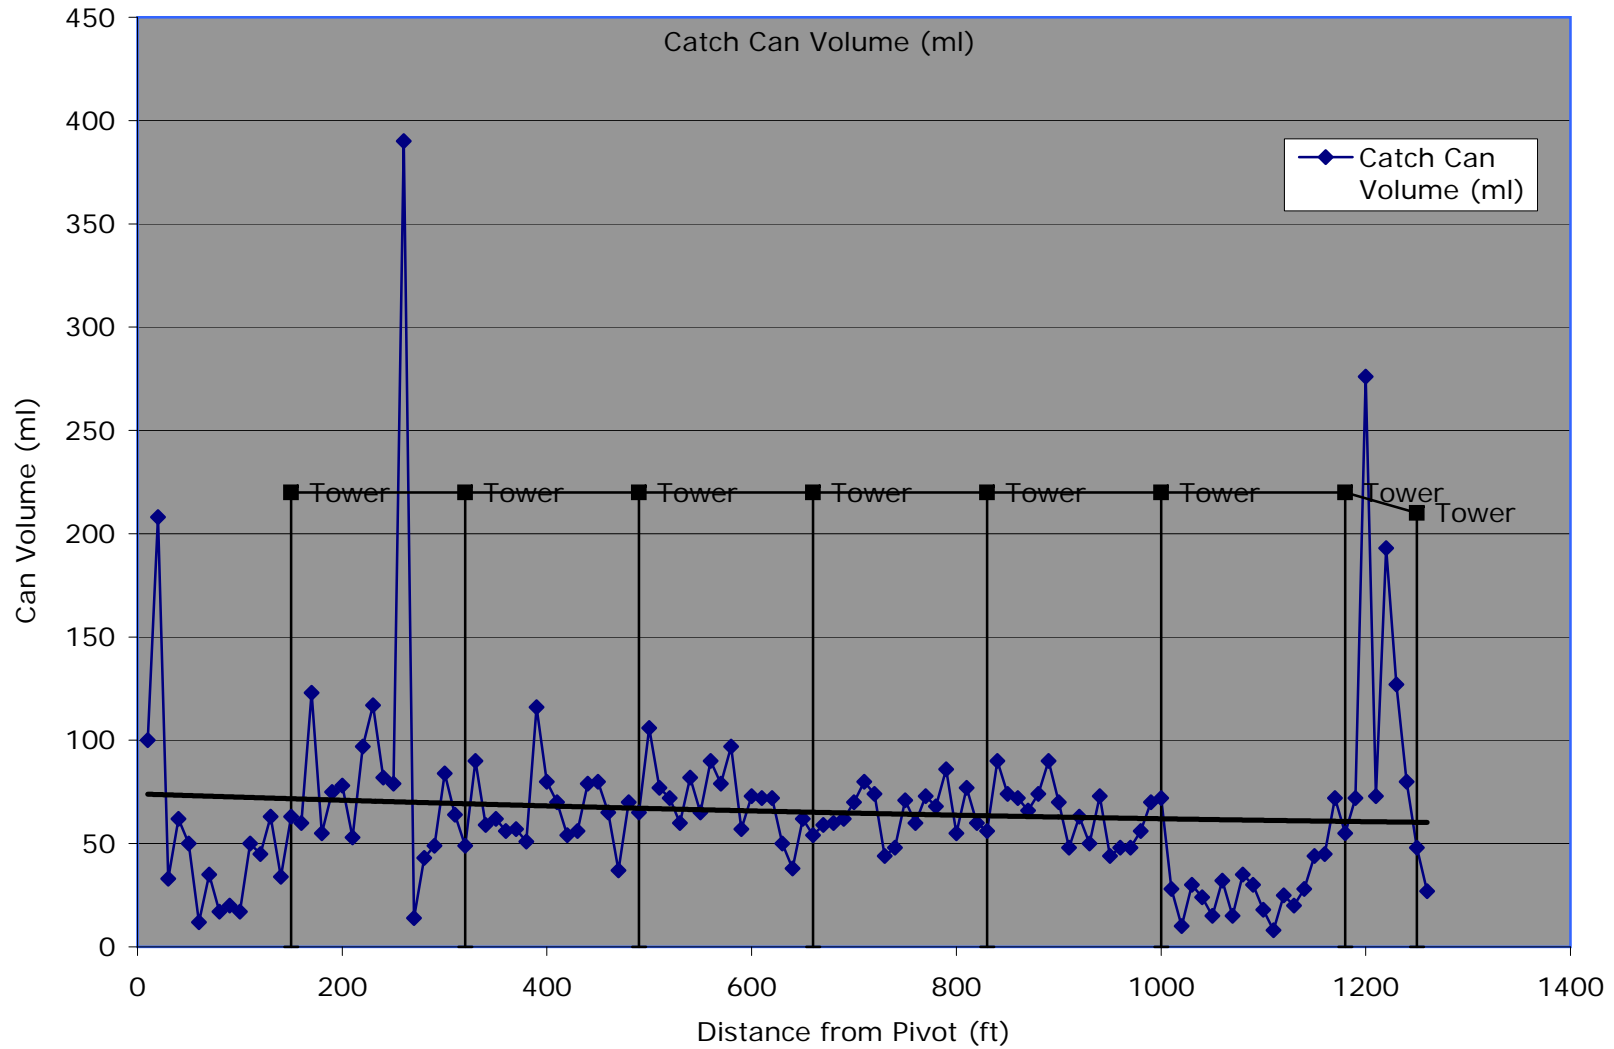

Uniformity Graph

System ID/Comments:

Date: 5/20/2009

System Uniformity Co-efficient: **61**